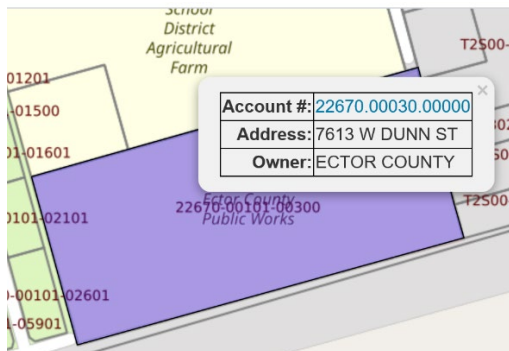

You can use this site to find your property Location. Or Appraisal District Information, and current road construction data for Ector County.

To Reload map Press F5

Search Categories are Account Number, Owner, Address, and Legal.

Use center Scroll Wheel to zoom in and out.

Hold down left mouse button to move about the Map map.

Left Click  a parcel to bring up the information box.

Account# gives you the Appraisal District Account Number [0000.00000.00000](#).